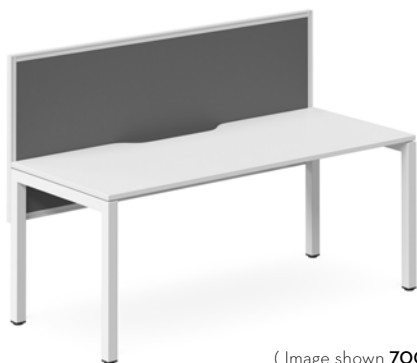

Plaza Desk (Top without Scalloped)

Top view

Base Finish: White / Black - arriving in December

CODE	OVERALL SIZE
PLZDES1507	1500L x 750D x 725H
PLZDES1807	1800L x 750D x 725H

Plaza Desk & Return (Top without Scalloped)

Top view

Base Finish: White / Black - arriving in December
 Modesty: White / Powder-coated Black
 Cable Hole to your preferred placement (included)

CODE	DESK	RETURN
PLZWS15071506	(1500L x 750D) x	(1500L x 600D) x 725H
PLZWS18071806	(1800L x 750D) x	(1800L x 600D) x 725H
PLZWS18091806	(1800L x 900D) x	(1800L x 600D) x 725H

Bench Single Sided x 1 pod

Top view

(Image shown 700H TEK Screen)

Base Finish: White / Black - arriving in December

Prices include 1 TEK 700H Screen

CODE	TOP SIZE	OVERALL SIZE	POD
PLZDES1507	1500L	1500L x 750D x 725H	1
PLZDES1807	1800L	1800L x 750D x 725H	1