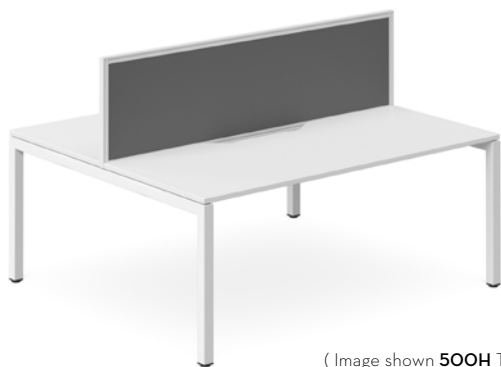

Plaza Desk (Top without Scalloped)

Top view

Base Finish: White / Black - arriving in December

CODE	OVERALL SIZE
PLZDES1507	1500L x 750D x 725H
PLZDES1807	1800L x 750D x 725H

Plaza Desk & Return (Top without Scalloped)

Bench Single Sided x 1 pod

Top view

(Image shown 700H TEK Screen)

Base Finish: White / Black - arriving in December

Prices include 1 TEK 700H Screen

CODE	TOP SIZE	OVERALL SIZE	POD
PLZDES1507	1500L	1500L x 750D x 725H	1
PLZDES1807	1800L	1800L x 750D x 725H	1

Bench Single Sided x 2 pod

Top view

(Image shown 700H TEK Screens)

Base Finish: White / Black - arriving in December

Prices include 2 TEK 700H Screens

CODE	TOP SIZE	OVERALL SIZE	POD
PLZDES3007	1500L	3000L x 750D x 725H	2
PLZDES3607	1800L	3600L x 750D x 725H	2

Bench Double Sided x 2 pod

Top view

(Image shown 500H TEK Screen)

Base Finish: White / Black - arriving in December

Prices include 1 TEK 500H Screen

CODE	TOP SIZE	OVERALL SIZE	POD
PLZ2SYS15	1500L	1500L x 1500D x 725H	2
PLZ2SYS18	1800L	1800L x 1500D x 725H	2