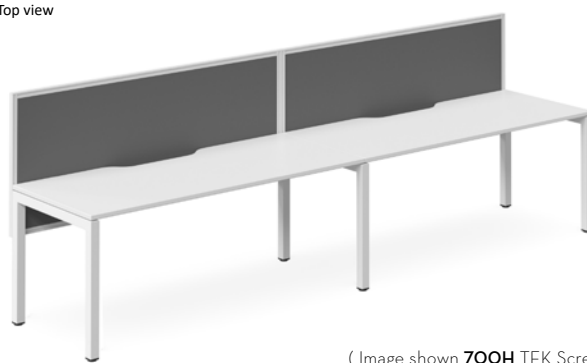

Plaza Desk (Top without Scalloped)

Top view

Base Finish: White / Black - arriving in December

CODE	OVERALL SIZE
PLZDES1507	1500L x 750D x 725H
PLZDES1807	1800L x 750D x 725H

Plaza Desk & Return (Top without Scalloped)

Bench Single Sided x 1 pod

Top view

(Image shown 700H TEK Screen)

Base Finish: White / Black - arriving in December

Prices include 1 TEK 700H Screen

CODE	TOP SIZE	OVERALL SIZE	POD
PLZDES1507	1500L	1500L x 750D x 725H	1
PLZDES1807	1800L	1800L x 750D x 725H	1

Bench Single Sided x 2 pod

Top view

(Image shown 700H TEK Screens)

Base Finish: White / Black - arriving in December

Prices include 2 TEK 700H Screens

CODE	TOP SIZE	OVERALL SIZE	POD
PLZDES3007	1500L	3000L x 750D x 725H	2
PLZDES3607	1800L	3600L x 750D x 725H	2