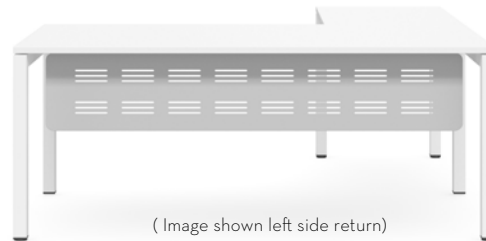

Plaza Desk & Return (Top without Scalloped)

Top view

Base Finish: White / Black - arriving in December
Modesty: White / Powder-coated Black
Cable Hole to your preferred placement (included)

CODE	DESK	RETURN
PLZWS15071506	(1500L x 750D) x	(1500L x 600D) x 725H
PLZWS18071806	(1800L x 750D) x	(1800L x 600D) x 725H
PLZWS18091806	(1800L x 900D) x	(1800L x 600D) x 725H