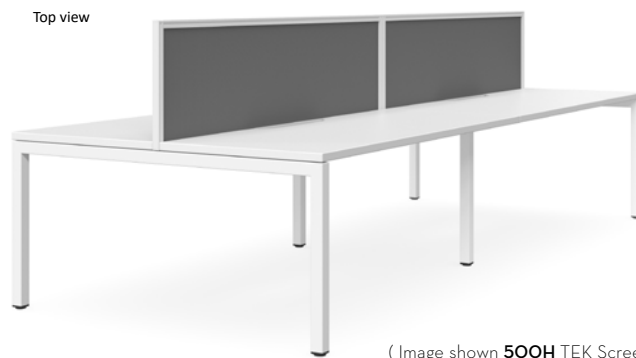

Bench Double Sided x 2 pod

Top view

(Image shown 500H TEK Screen)

Base Finish: White / Black - arriving in December

Prices include 1 TEK 500H Screen

CODE	TOP SIZE	OVERALL SIZE	POD
PLZ2SYS15	1500L	1500L x 1500D x 725H	2
PLZ2SYS18	1800L	1800L x 1500D x 725H	2

Bench Double Sided x 4 pod

Top view

(Image shown 500H TEK Screens)

Base Finish: White / Black - arriving in December

Prices include 2 TEK 500H Screens

CODE	TOP SIZE	OVERALL SIZE	POD
PLZ4SYS3015	1500L	3000L x 1500D x 725H	4
PLZ4SYS3615	1800L	3600L x 1500D x 725H	4